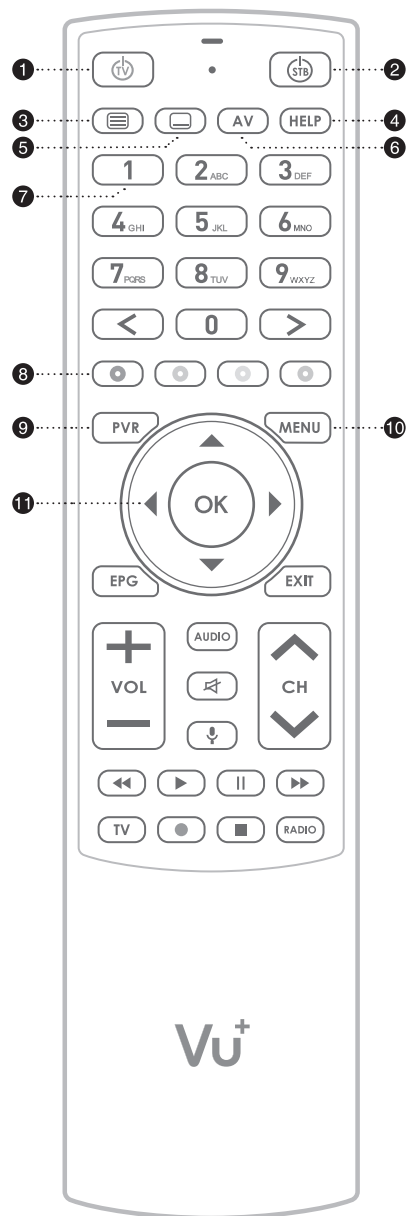

## 7.

- 1) 5 , « ».
- 2) , ( Bluetooth ),

① TV Power

② STB Power

③ Teletext

④ Help

⑤ Subtitle

⑥ AV

⑦ Numeric Keys

⑧ Color Keys

⑨ Recording List

⑩ Menu

⑪ Navigation Keys

Vu+

Vu+

OK

HDD

- ⑫ OK
- ⑬ EPG (EPG),
- ⑭ EXIT
- ⑮ Audio ( AC3 , ).
- ⑯ Volume + / -
- ⑰ Channel + / -
- ⑱ Mute
- ⑲ MIC
- ⑳ Fast Rewind 128  
( 2/4/8/16/32/64/128).
- ㉑ Fast Forward 128  
( 2/4/8/16/32/64/128).
- ㉒ Play
- ㉓ Pause
- ㉔ TV
- ㉕ Radio
- ㉖ Recording
- ㉗ Stop