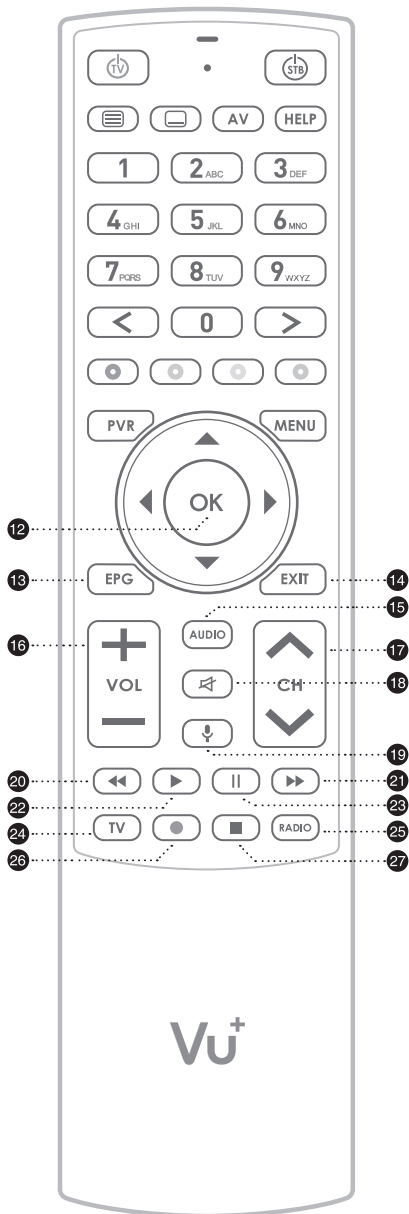

## 7.

- 1) 5 , « ».
- 2) , ( Bluetooth ),

① TV Power

② STB Power

③ Teletext

④ Help

⑤ Subtitle

⑥ AV

⑦ Numeric Keys

⑧ Color Keys

⑨ Recording List

⑩ Menu

⑪ Navigation Keys

Vu+

Vu+

OK

HDD

- ⑫ OK
- ⑬ EPG (EPG),
- ⑭ EXIT
- ⑮ Audio ( AC3 , ).
- ⑯ Volume + / -
- ⑰ Channel + / -
- ⑱ Mute
- ⑲ MIC
- ⑳ Fast Rewind 128  
( 2/4/8/16/32/64/128).
- ㉑ Fast Forward 128  
( 2/4/8/16/32/64/128).
- ㉒ Play
- ㉓ Pause
- ㉔ TV
- ㉕ Radio
- ㉖ Recording
- ㉗ Stop